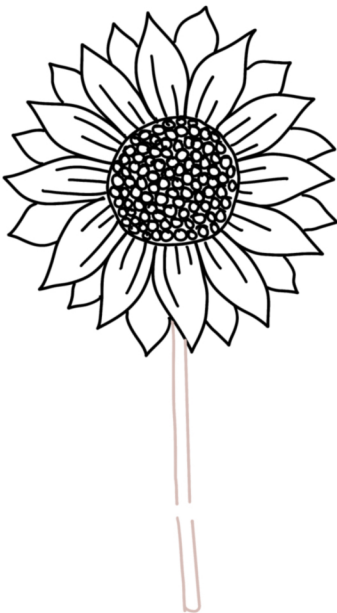

draw a sunflower

1. Draw a circle

2. Add some petals

3. Add some half petals in the spaces

4. Add 2 or 3 lines in each petal that touch the middle

5. Add small circles in the middle

6. Add a stem but leave a small space

7. Add some leaves by drawing 2 curvy lines

8. Draw leaf veins by making Y shaped lines